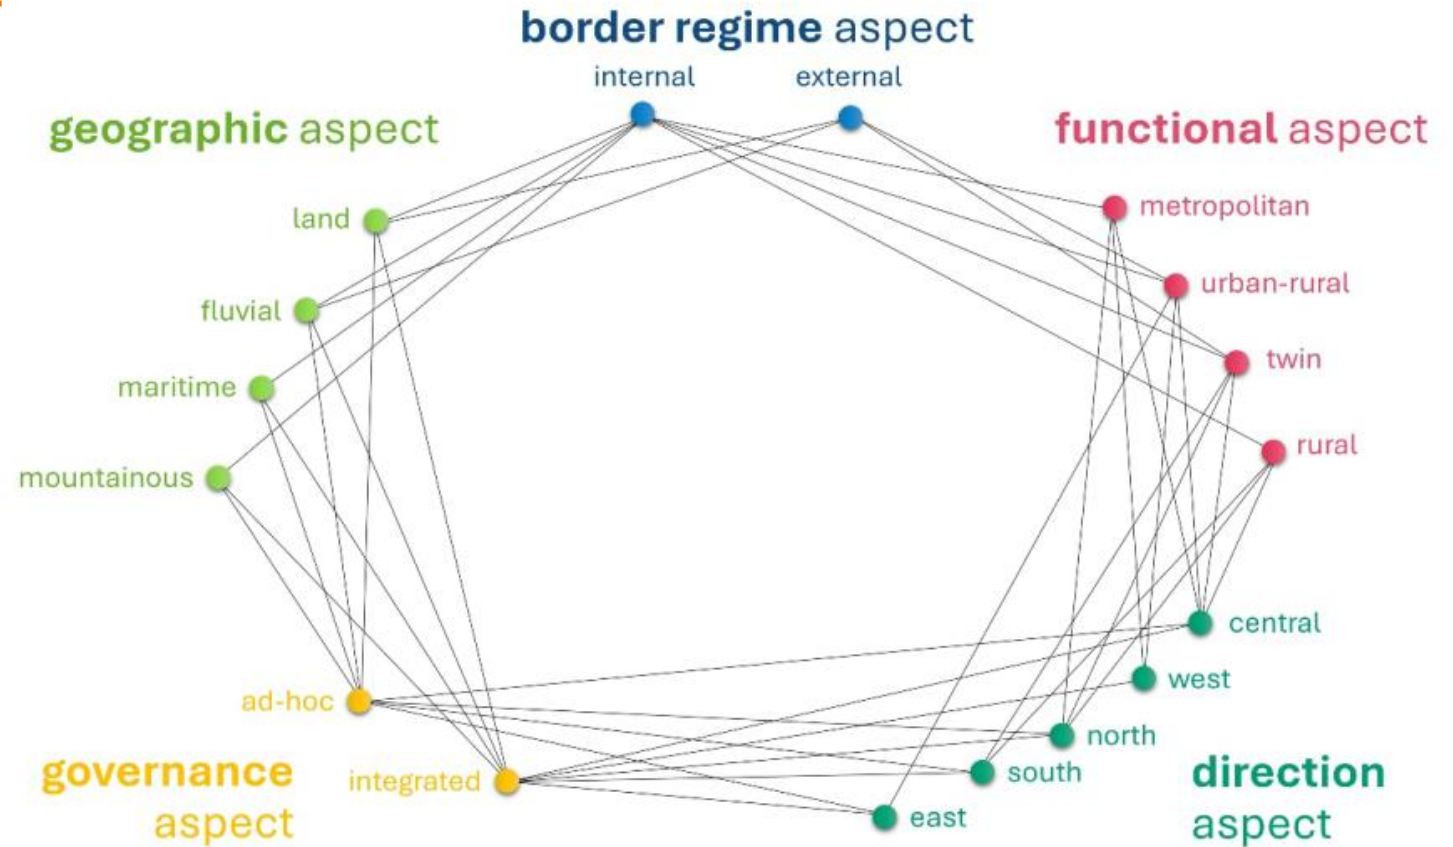

Large lakes as functional regions

(1) From lakes as *subordinates*

to lakes as *centres of attention*

(2) From lakes as *barriers* for cooperation

to lakes as *catalysts*

Functional rural areas in Romania

Creating a suitable policy framework for rural transformation by **defining a methodological and conceptual framework for functional areas**

- ✓ Considering new forms of cooperation and the possibility to establish new administrative consortia in rural areas
- ✓ Considering public service delivery (social, education and healthcare)
- ✓ Supporting new economic practices in agriculture (looking at self-employment for example)
- ✓ Increasing the efficiency of deploying investments, etc.

Mapping cross-border functional areas

Exploring the **governance mechanisms for cross-border functional areas**

A vast pan-European research project aiming at delivering an **updated atlas on cross-border functional areas**

The ambition to collecting and analysing data that will be used for the **preparation of the next generation of INTERREG programmes**

Emerging geographies

Functional approaches to optimise regional and local resilience