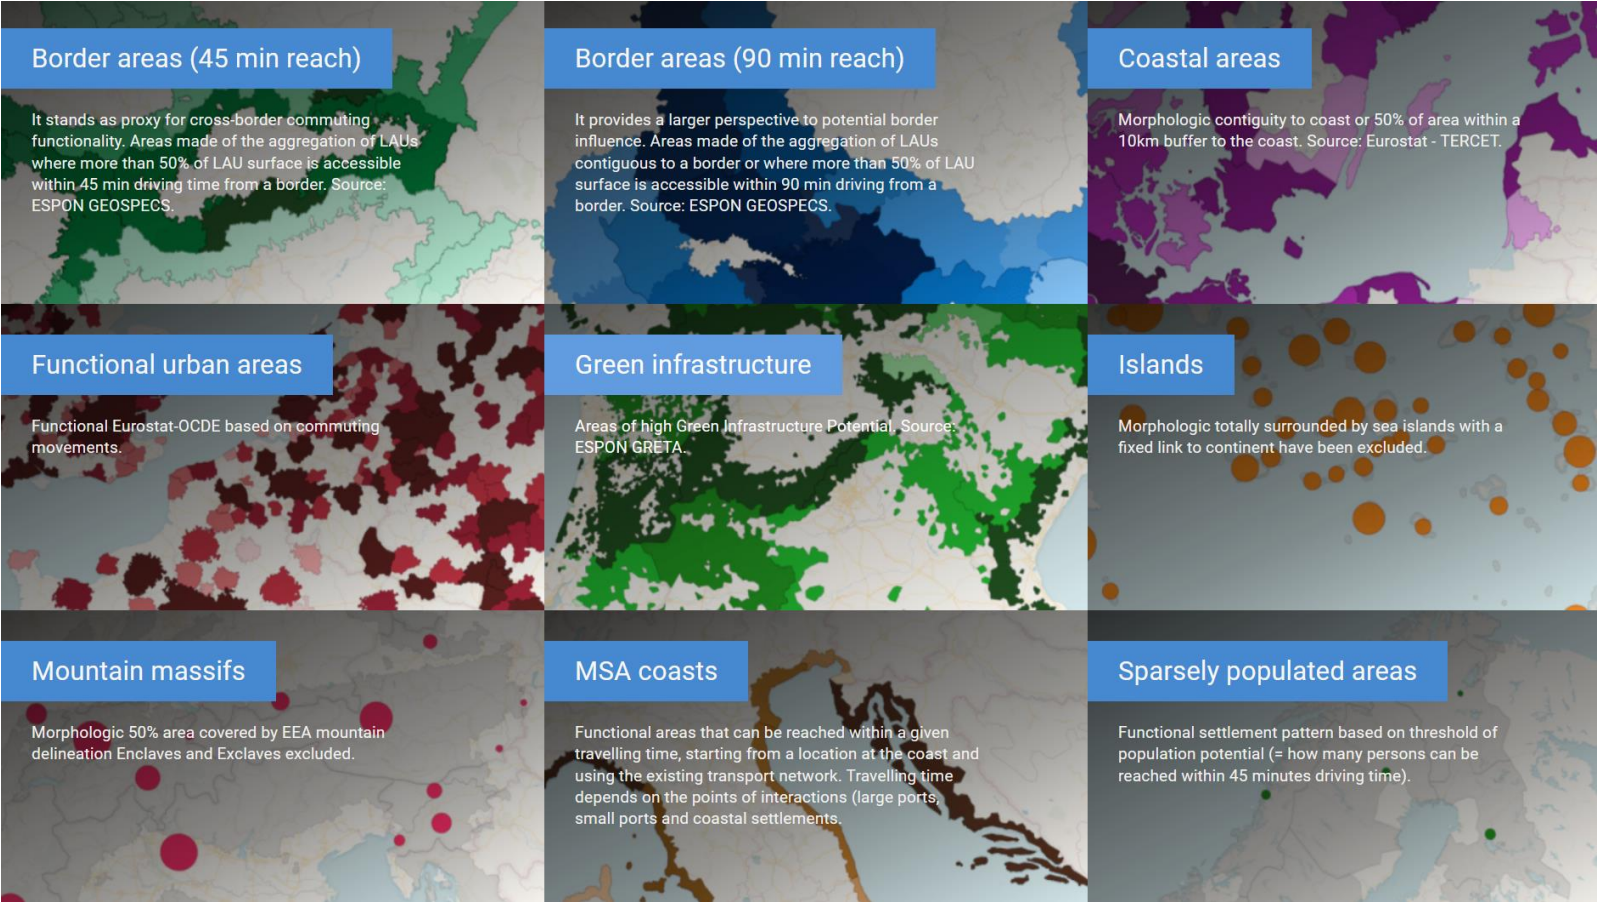

From evidence to policy making

Over the years, ESPON has developed **empirical approaches** to enhance the understanding of functional areas across Europe

From evidence to policy making

More recently, our focus has shifted to assessing **the impacts of functional approaches to better serve policy needs** in various territorial contexts, in particular in so-called “emerging geographies”

- ✓ Shifting perspectives for the governance of large lakes (e.g. Lake Balaton)
- ✓ Delineating suitable policy frameworks for rural transformation (e.g Romania)
- ✓ Preparing the next generation of INTERREG programmes

Mapping cross-border functional areas

Exploring the **governance mechanisms for cross-border functional areas**

A vast pan-European research project aiming at delivering an **updated atlas on cross-border functional areas**

The ambition to collecting and analysing data that will be used for the **preparation of the next generation of INTERREG programmes**

Emerging geographies

Functional approaches to optimise regional and local resilience