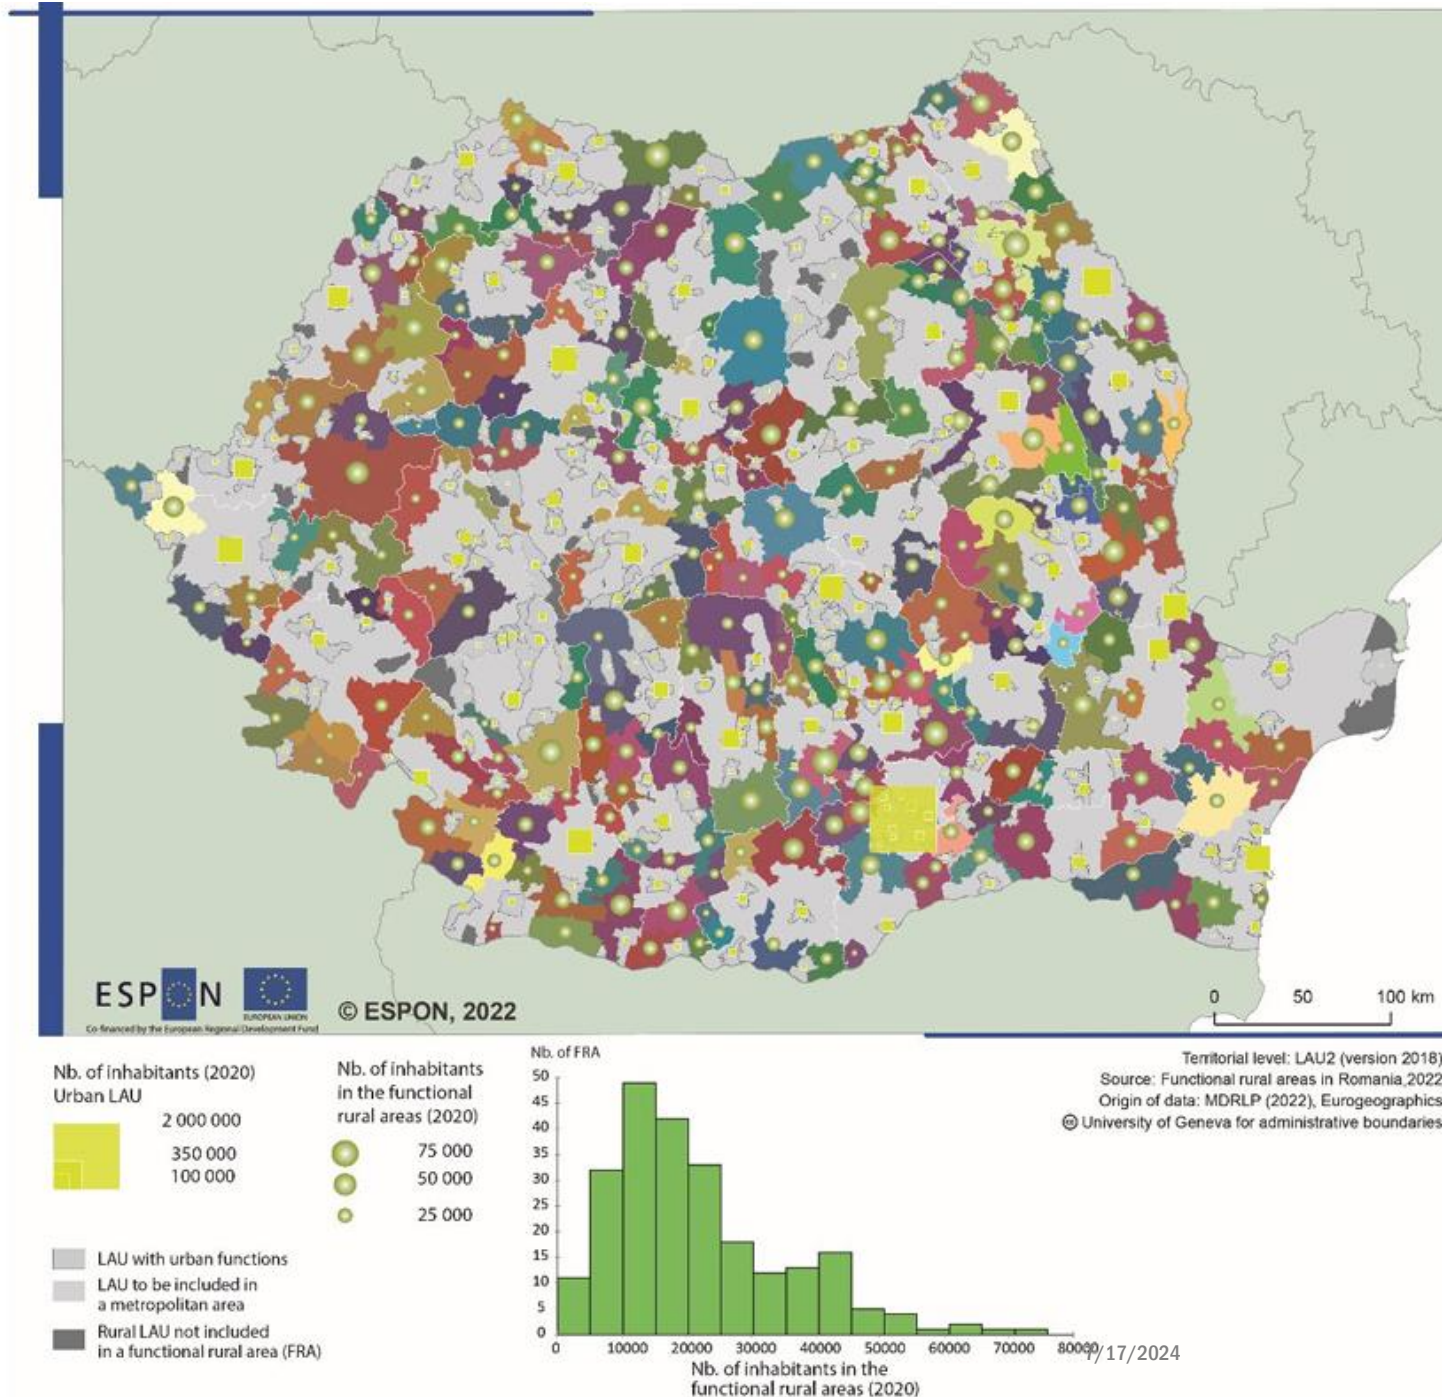

From evidence to policy making

Over the years, ESPON has developed **empirical approaches** to enhance the understanding of functional areas across Europe

From evidence to policy making

More recently, our focus has shifted to assessing **the impacts of functional approaches to better serve policy needs** in various territorial contexts, in particular in so-called “emerging geographies”

- ✓ Shifting perspectives for the governance of large lakes (e.g. Lake Balaton)
- ✓ Delineating suitable policy frameworks for rural transformation (e.g Romania)
- ✓ Preparing the next generation of INTERREG programmes

Large lakes as functional regions

(1) From lakes as *subordinates*

to lakes as *centres of attention*

(2) From lakes as *barriers* for cooperation

to lakes as *catalysts*

Functional rural areas in Romania

Creating a suitable policy framework for rural transformation by **defining a methodological and conceptual framework for functional areas**

- ✓ Considering new forms of cooperation and the possibility to establish new administrative consortia in rural areas
- ✓ Considering public service delivery (social, education and healthcare)
- ✓ Supporting new economic practices in agriculture (looking at self-employment for example)
- ✓ Increasing the efficiency of deploying investments, etc.