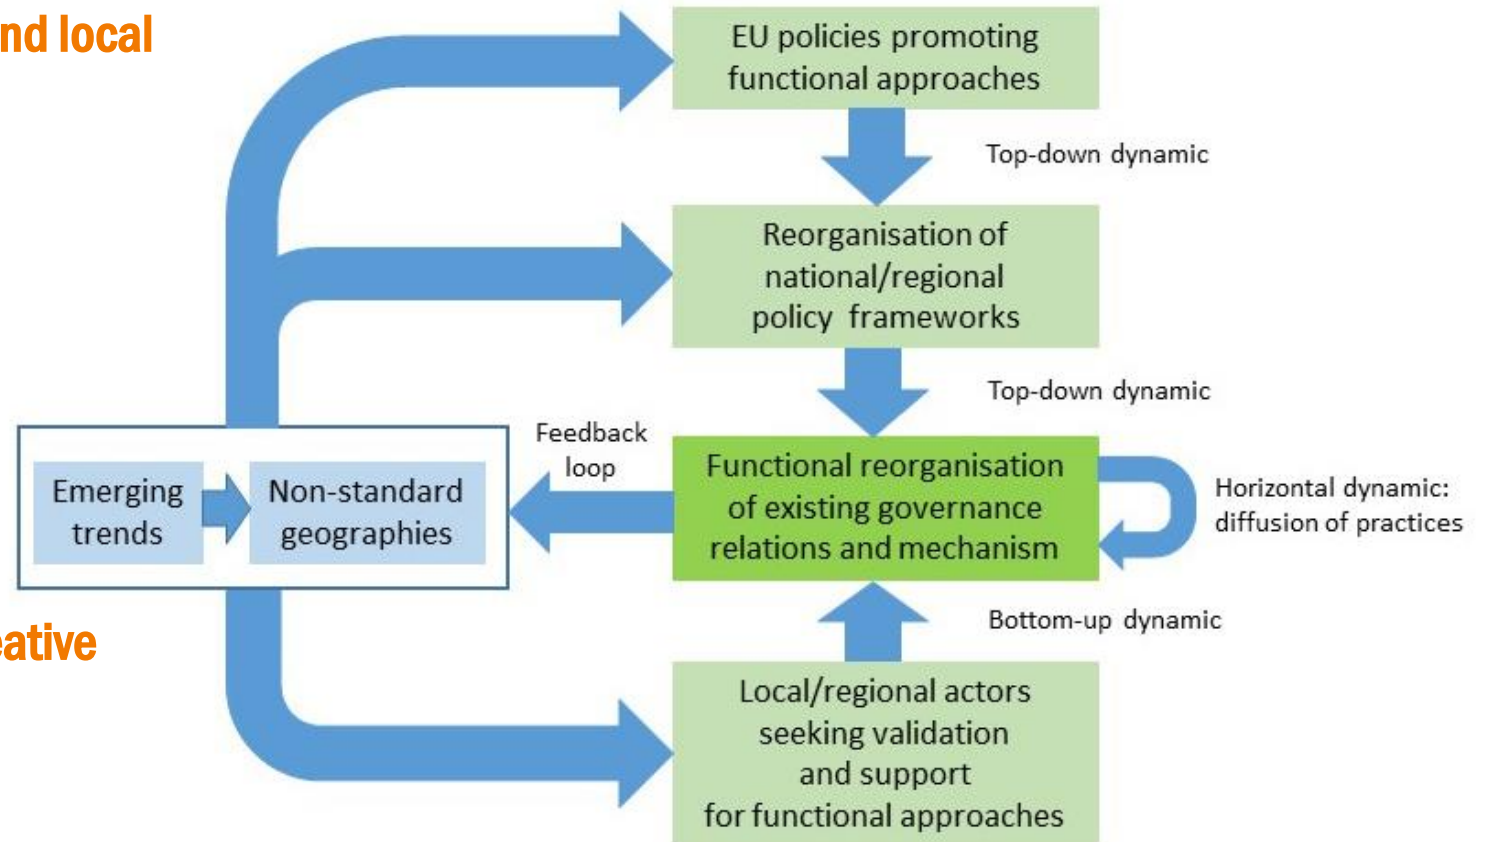

Emerging geographies

Functional approaches to optimise regional and local resilience

Spaces of participation and dialogue

Spaces of strategic action

Spaces of functional interaction

Functional areas as an evidence-informed creative processes